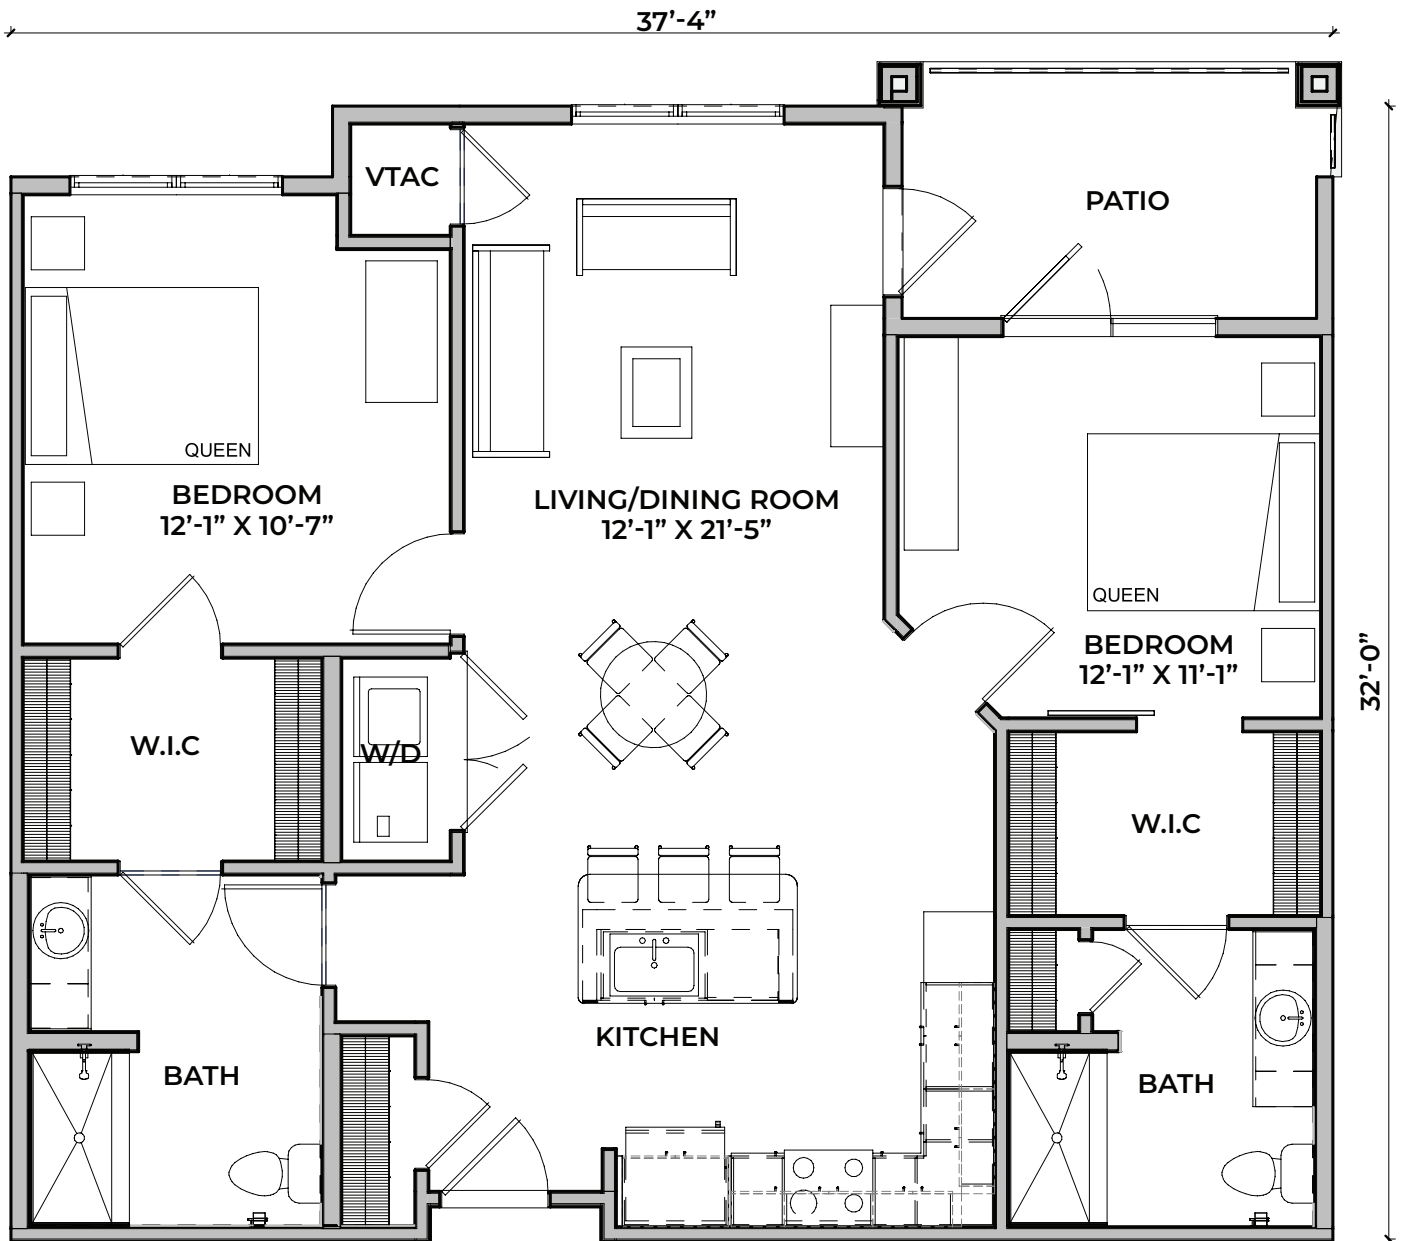

INDEPENDENT LIVING | Day Lily | 2 bed/2 bath | 947 Sq. Ft.

(Option 2)

(Option 3)

INDEPENDENT LIVING | **Poppy** | 1 bed/1 bath | 629 Sq. Ft.

INDEPENDENT LIVING | Geranium | 2 bed/2 bath | 1098 Sq. Ft.