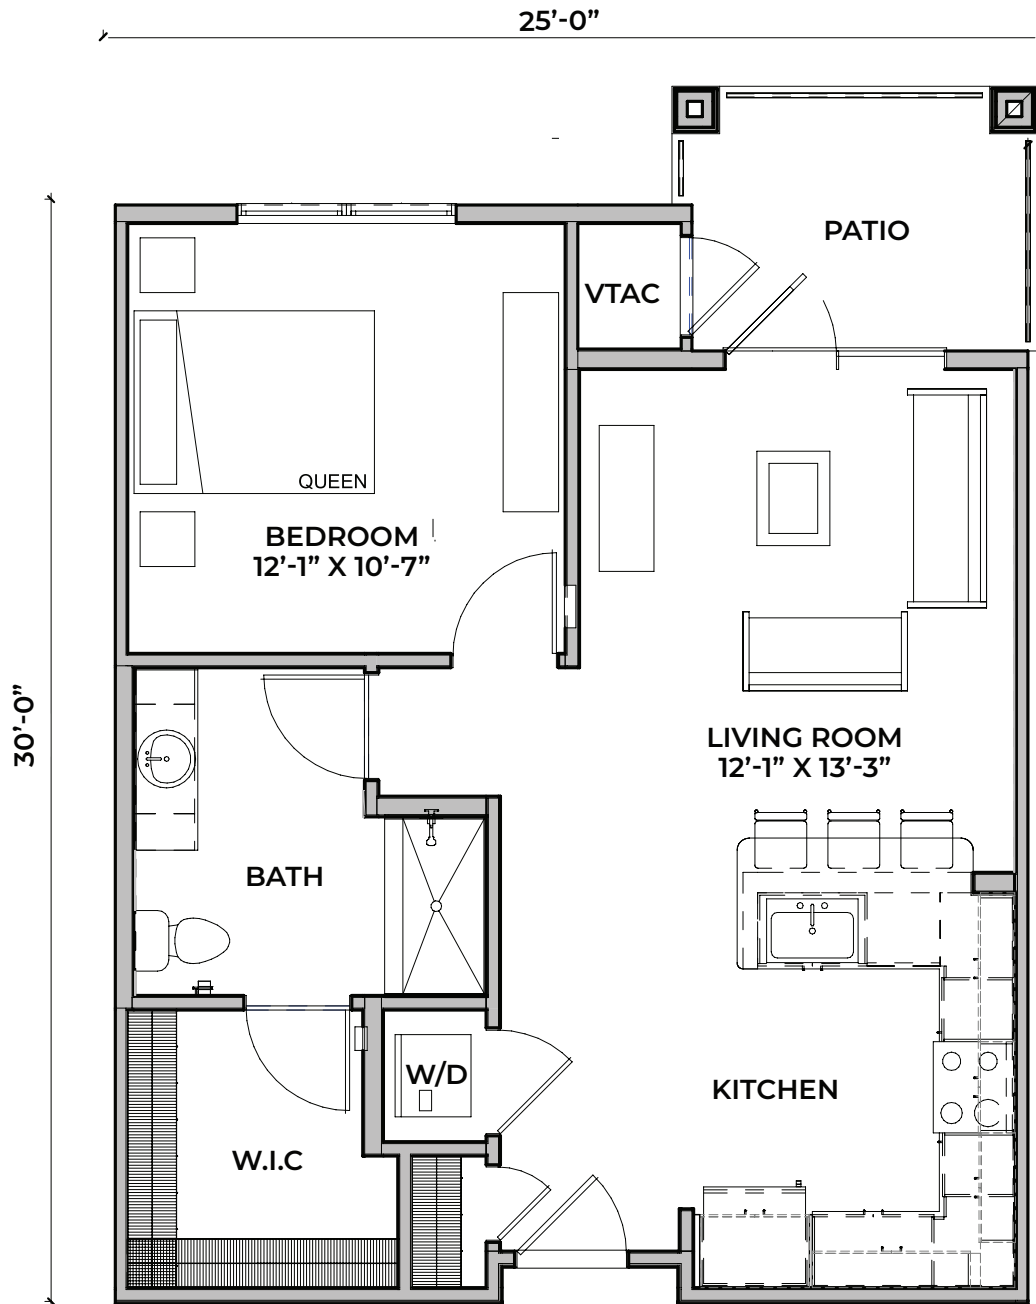

INDEPENDENT LIVING | Day Lily | 2 bed/2 bath | 947 Sq. Ft.

(Option 2)

(Option 3)

INDEPENDENT LIVING | Geranium | 2 bed/2 bath | 1098 Sq. Ft.