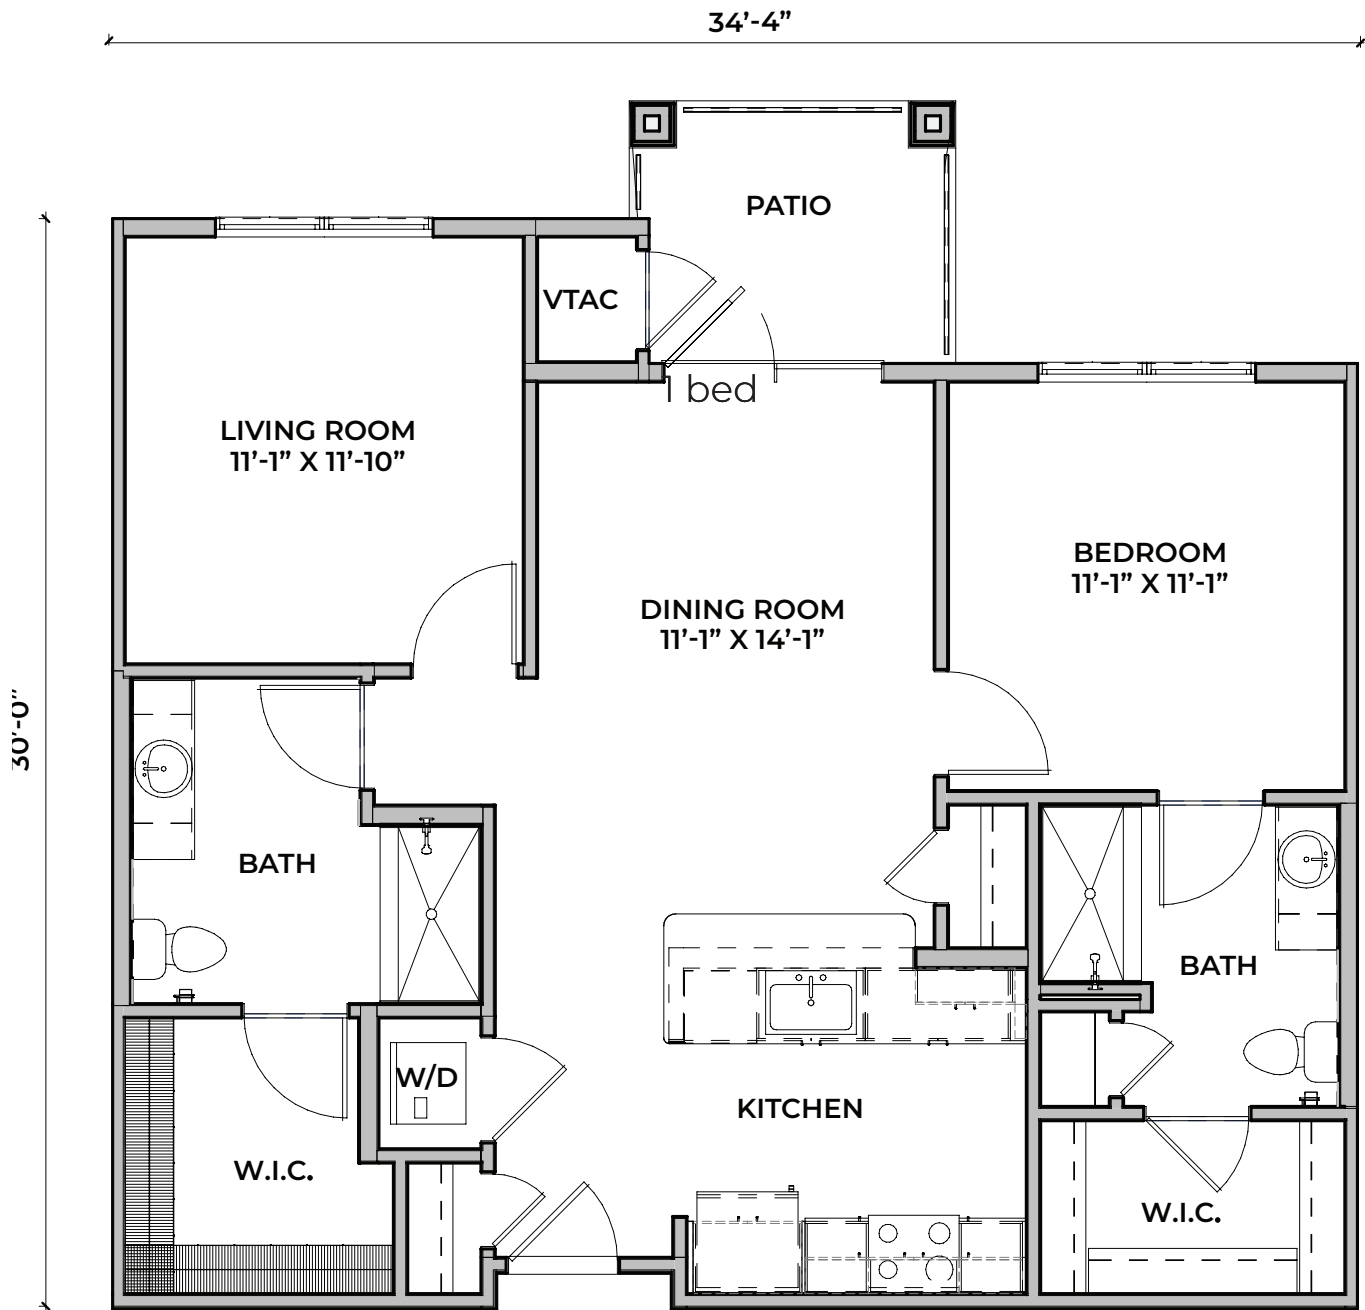

INDEPENDENT LIVING | Day Lily | 2 bed/2 bath | 947 Sq. Ft.

(Option 2)

(Option 3)

INDEPENDENT LIVING | **Poppy** | 1 bed/1 bath | 629 Sq. Ft.

INDEPENDENT LIVING | Geranium | 2 bed/2 bath | 1098 Sq. Ft.