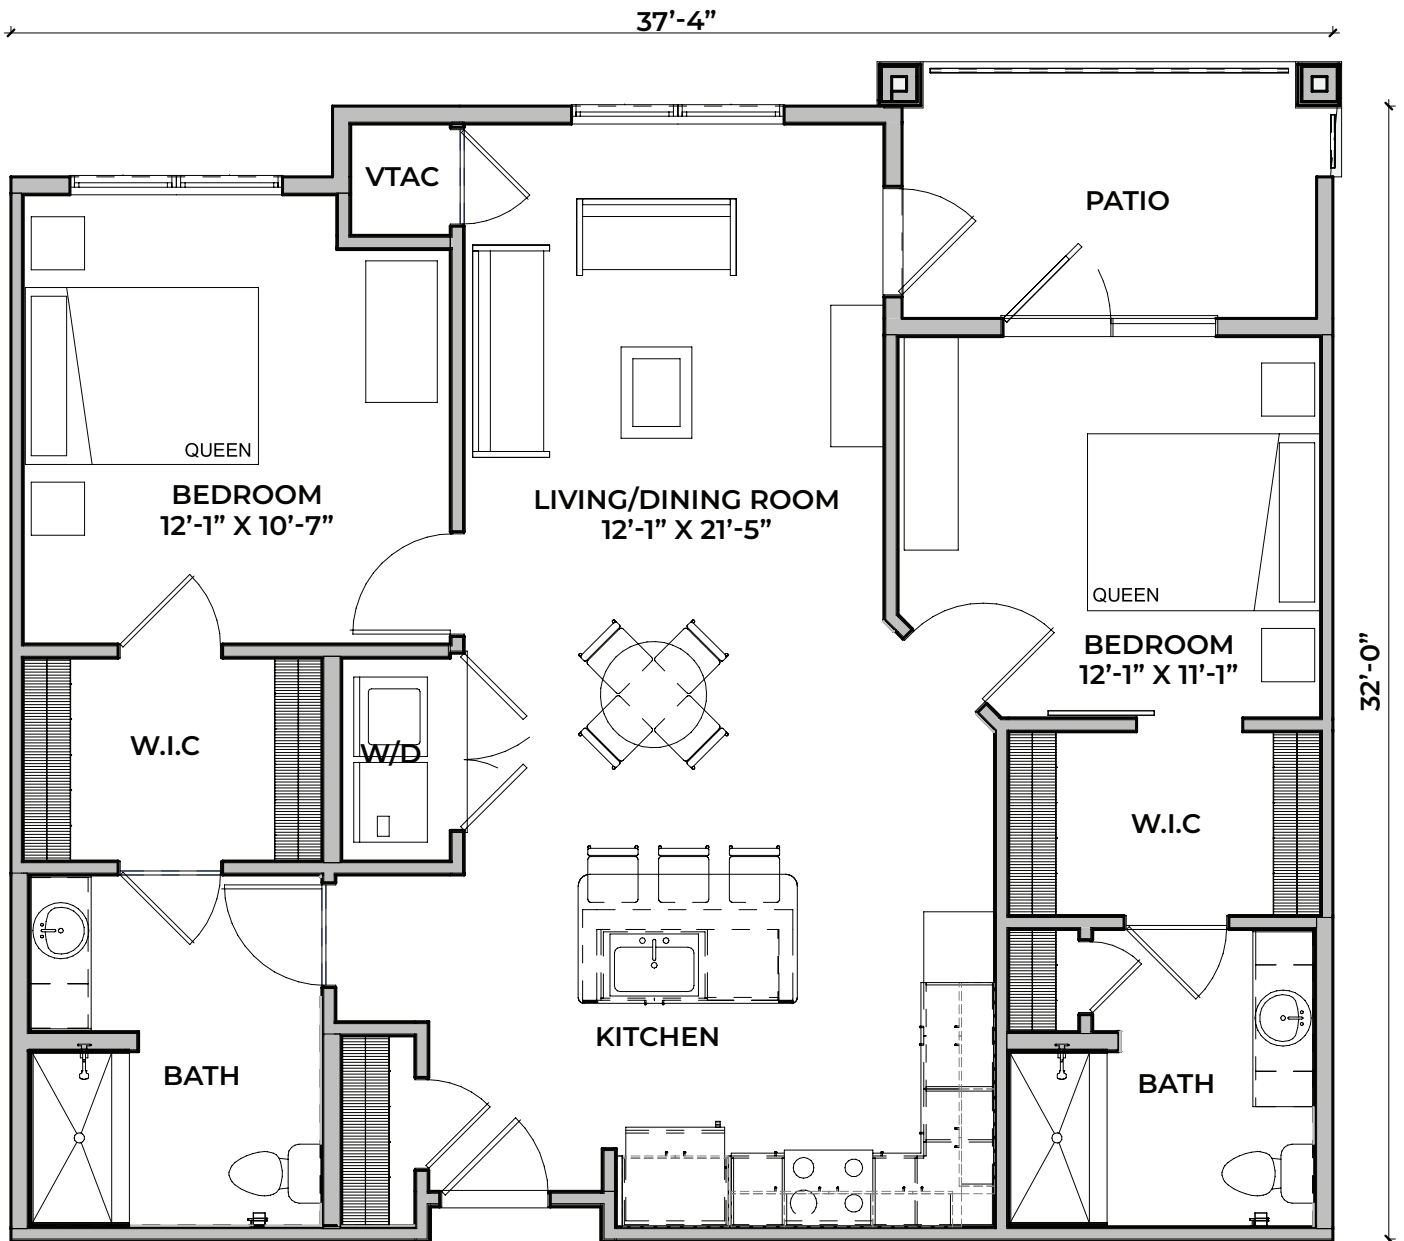

INDEPENDENT LIVING | Day Lily | 2 bed/2 bath | 947 Sq. Ft.

(Option 2)

(Option 3)

INDEPENDENT LIVING | Geranium | 2 bed/2 bath | 1098 Sq. Ft.