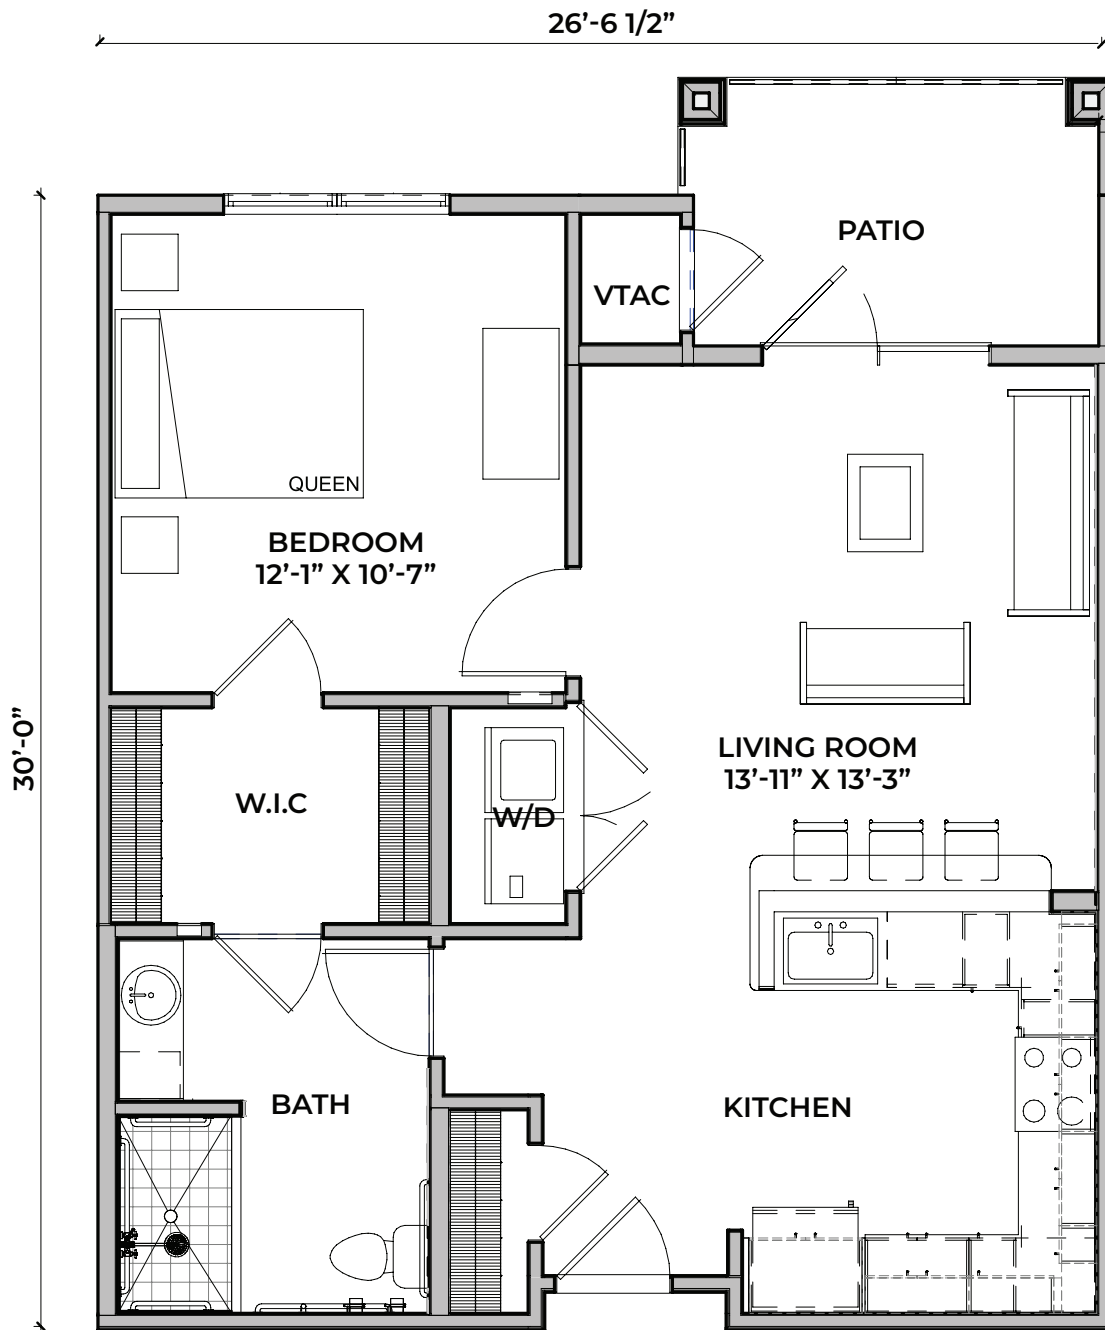

INDEPENDENT LIVING | Day Lily | 2 bed/2 bath | 947 Sq. Ft.

(Option 2)

(Option 3)

INDEPENDENT LIVING | Geranium | 2 bed/2 bath | 1098 Sq. Ft.