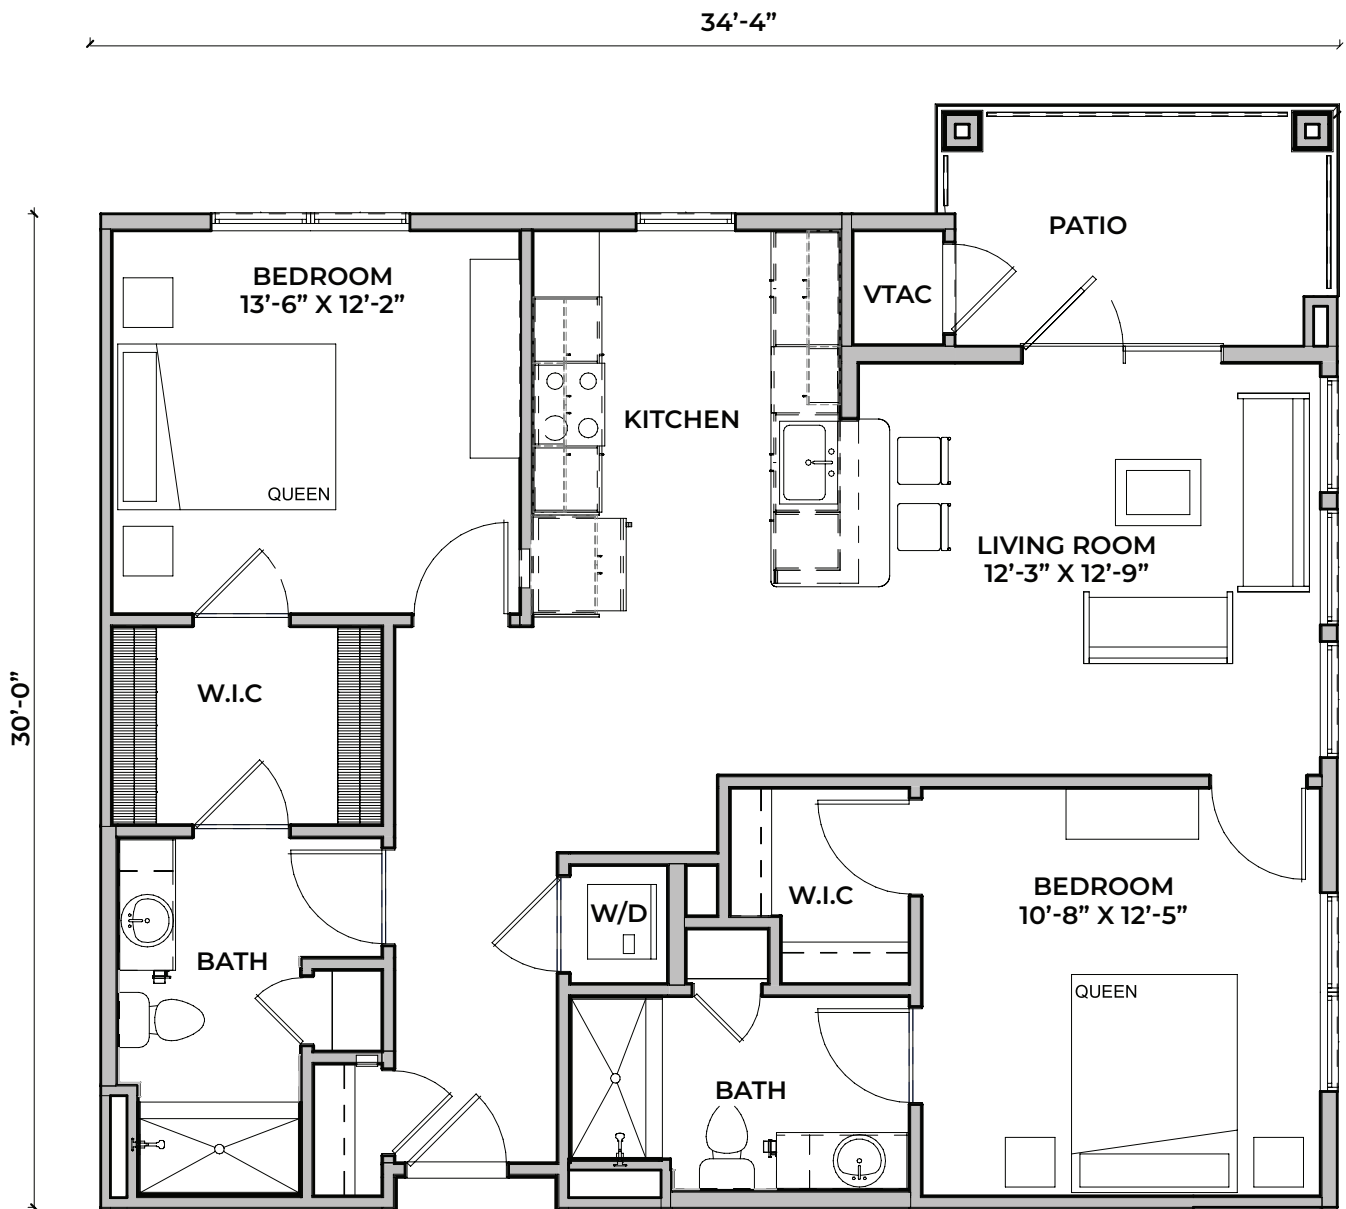

INDEPENDENT LIVING | Day Lily | 2 bed/2 bath | 947 Sq. Ft.

(Option 2)

(Option 3)

INDEPENDENT LIVING | **Poppy** | 1 bed/1 bath | 629 Sq. Ft.

INDEPENDENT LIVING | Geranium | 2 bed/2 bath | 1098 Sq. Ft.