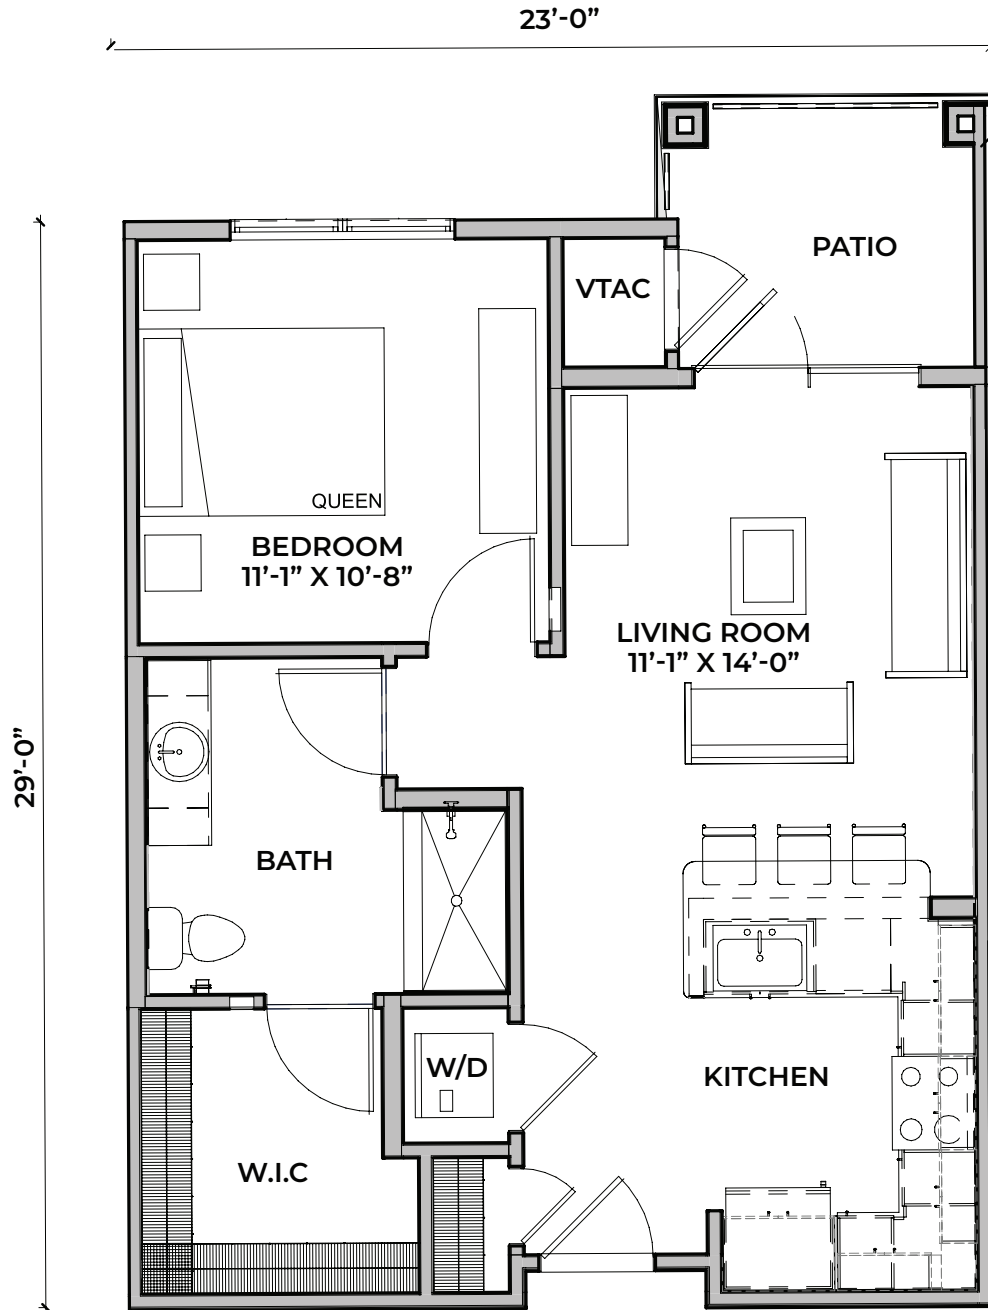

INDEPENDENT LIVING | Day Lily | 2 bed/2 bath | 947 Sq. Ft.

(Option 2)

(Option 3)

INDEPENDENT LIVING | **Poppy** | 1 bed/1 bath | 629 Sq. Ft.

INDEPENDENT LIVING | Geranium | 2 bed/2 bath | 1098 Sq. Ft.