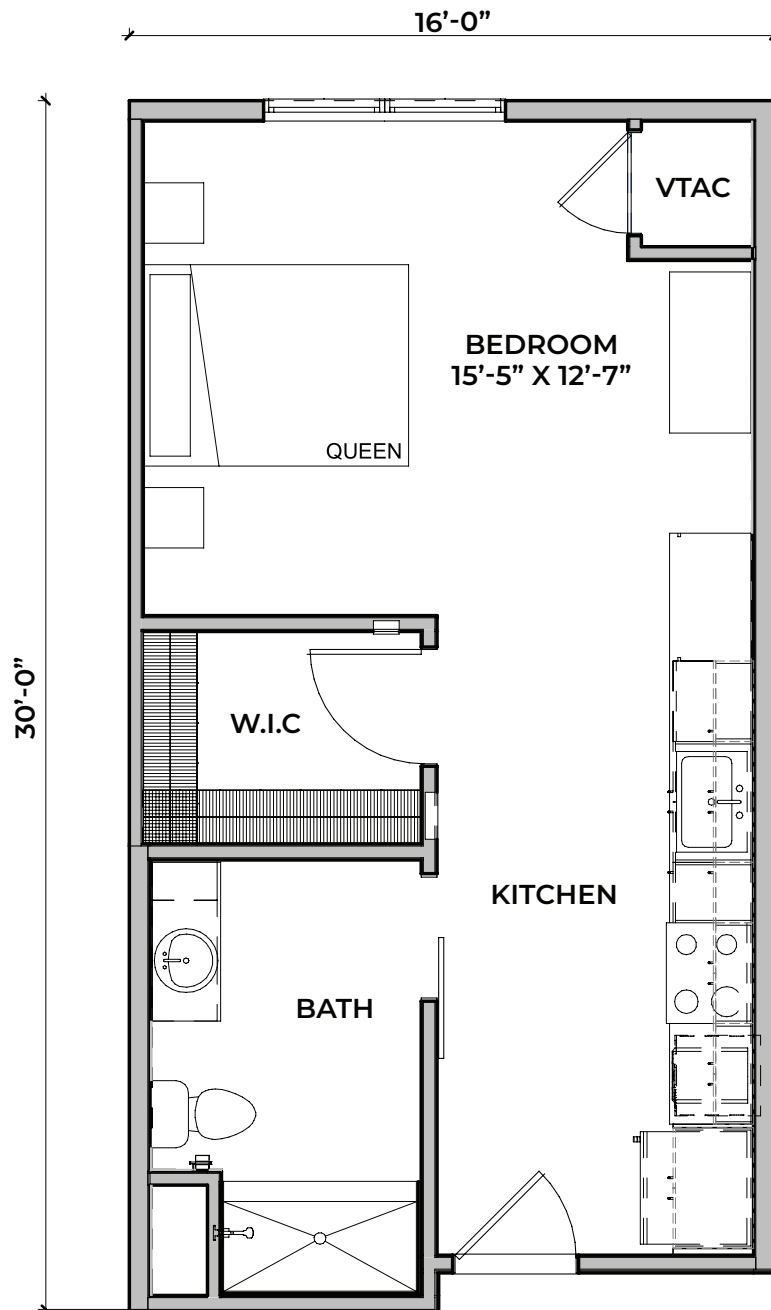

INDEPENDENT LIVING | Day Lily | 2 bed/2 bath | 947 Sq. Ft.

(Option 2)

(Option 3)

INDEPENDENT LIVING | **Poppy** | 1 bed/1 bath | 629 Sq. Ft.

INDEPENDENT LIVING | Geranium | 2 bed/2 bath | 1098 Sq. Ft.