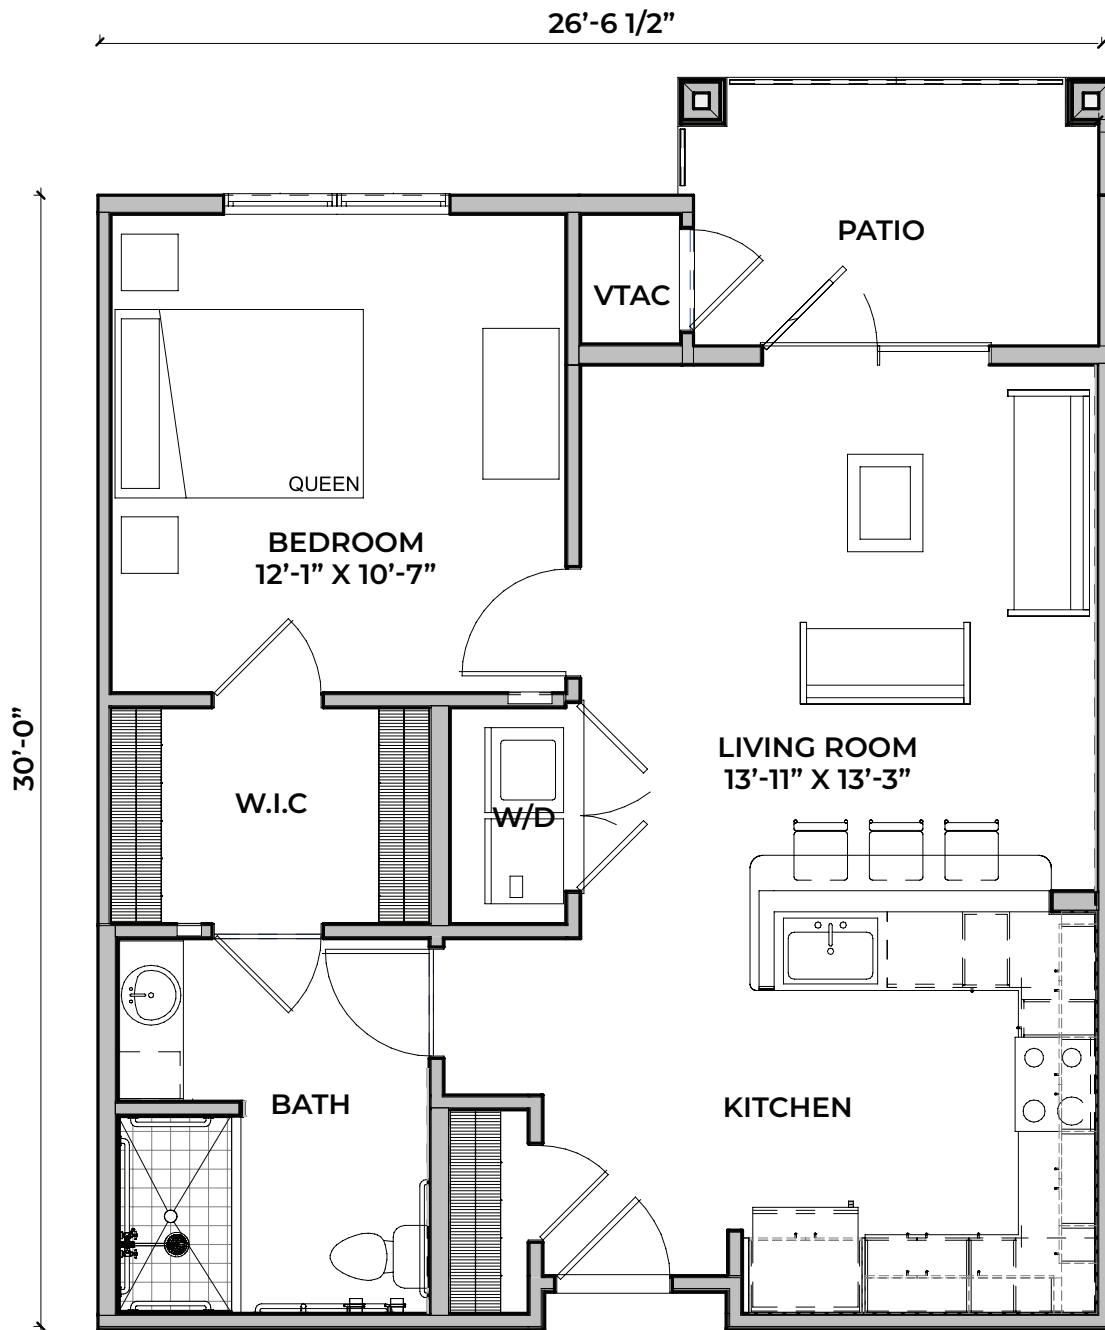

INDEPENDENT LIVING | Day Lily | 2 bed/2 bath | 947 Sq. Ft.

(Option 2)

(Option 3)

INDEPENDENT LIVING | **Poppy** | 1 bed/1 bath | 629 Sq. Ft.

INDEPENDENT LIVING | Geranium | 2 bed/2 bath | 1098 Sq. Ft.