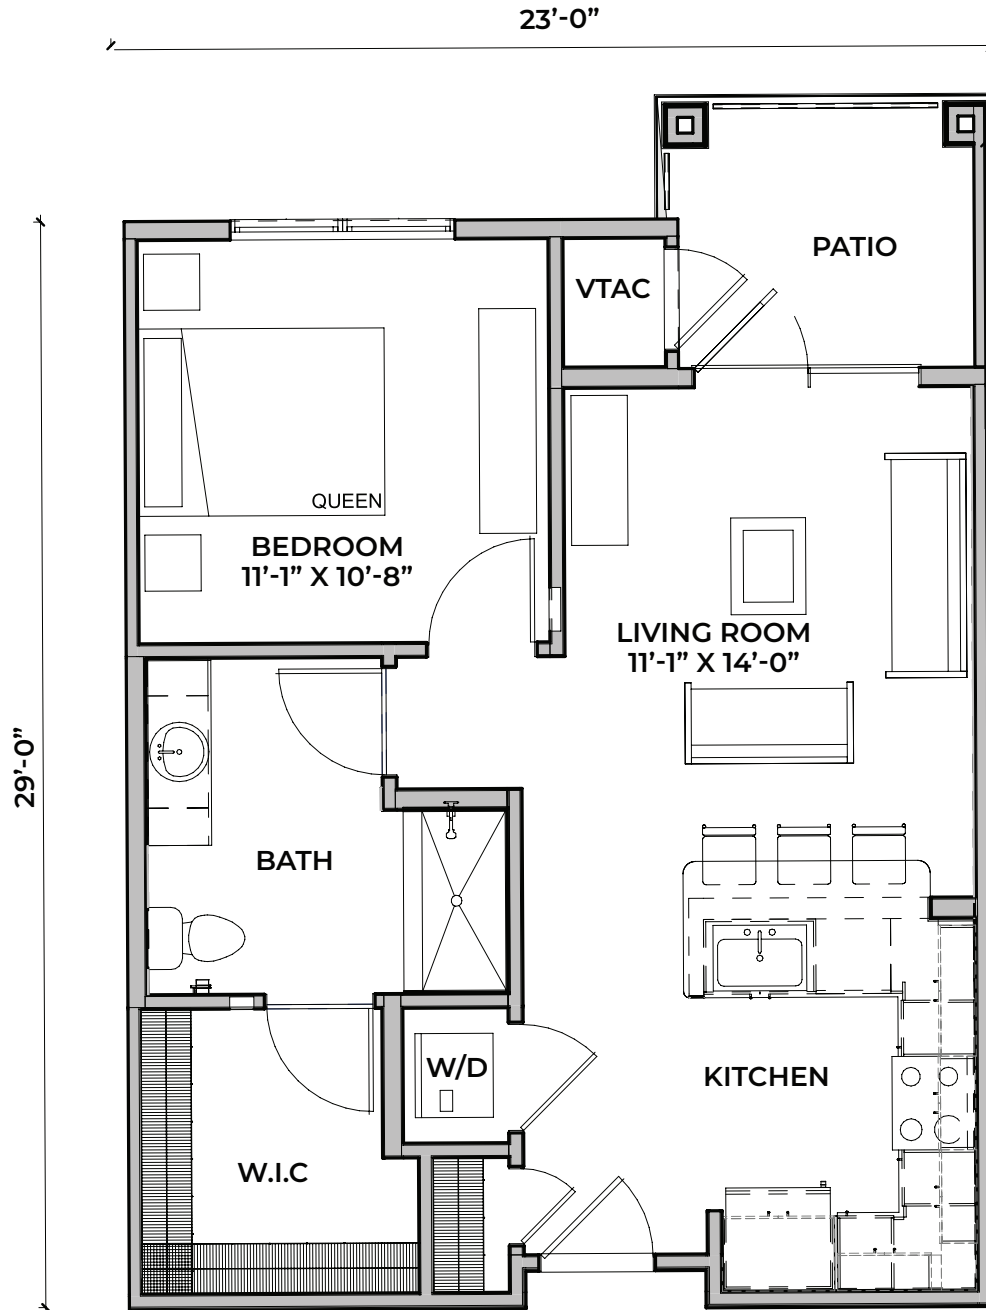

INDEPENDENT LIVING | Day Lily | 2 bed/2 bath | 947 Sq. Ft.

(Option 2)

(Option 3)

INDEPENDENT LIVING | Geranium | 2 bed/2 bath | 1098 Sq. Ft.