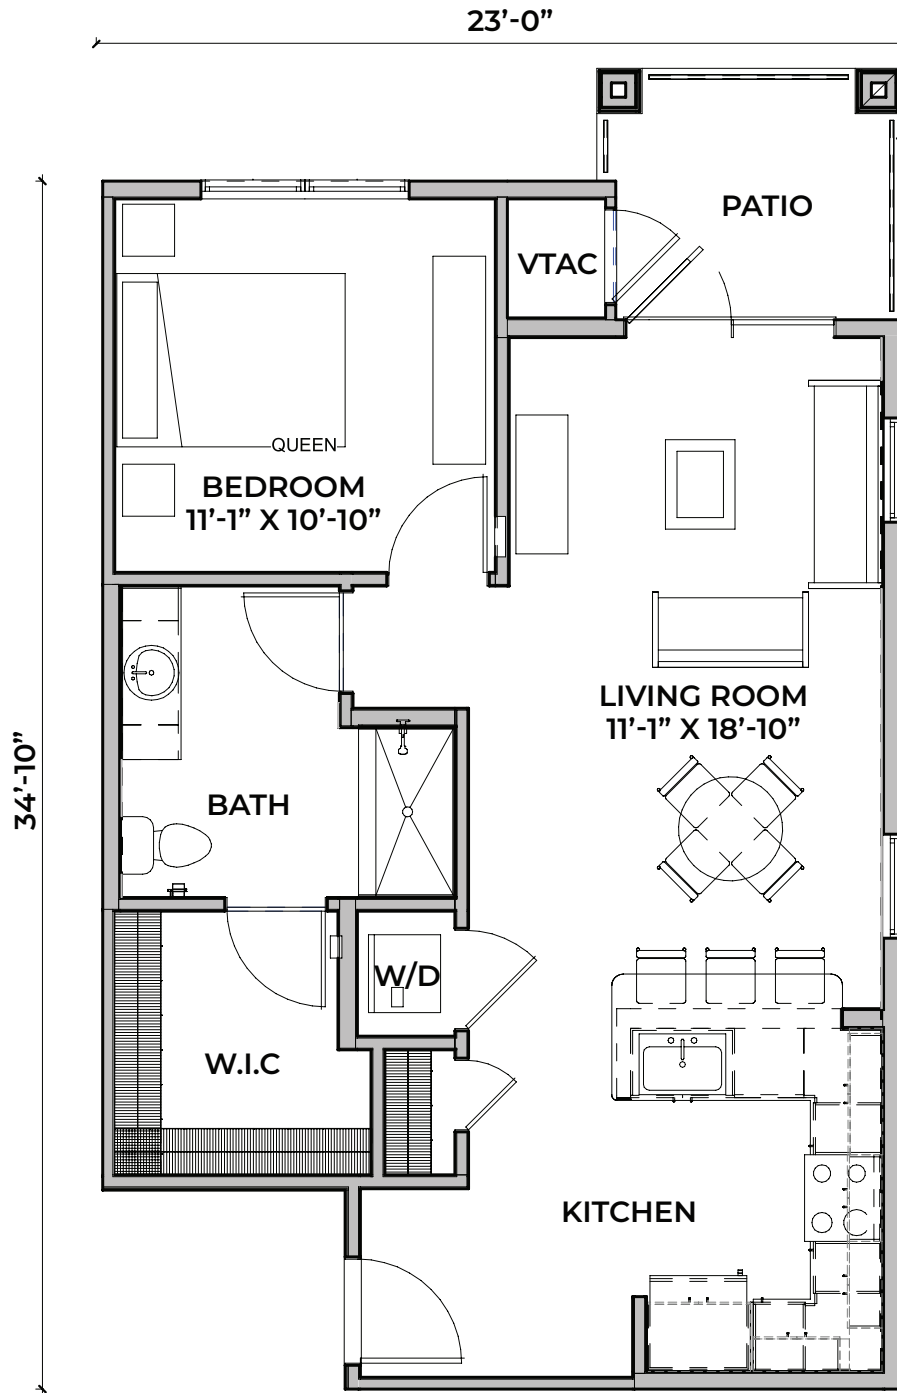

INDEPENDENT LIVING | Day Lily | 2 bed/2 bath | 947 Sq. Ft.

(Option 2)

(Option 3)

INDEPENDENT LIVING | **Poppy** | 1 bed/1 bath | 629 Sq. Ft.

INDEPENDENT LIVING | Geranium | 2 bed/2 bath | 1098 Sq. Ft.