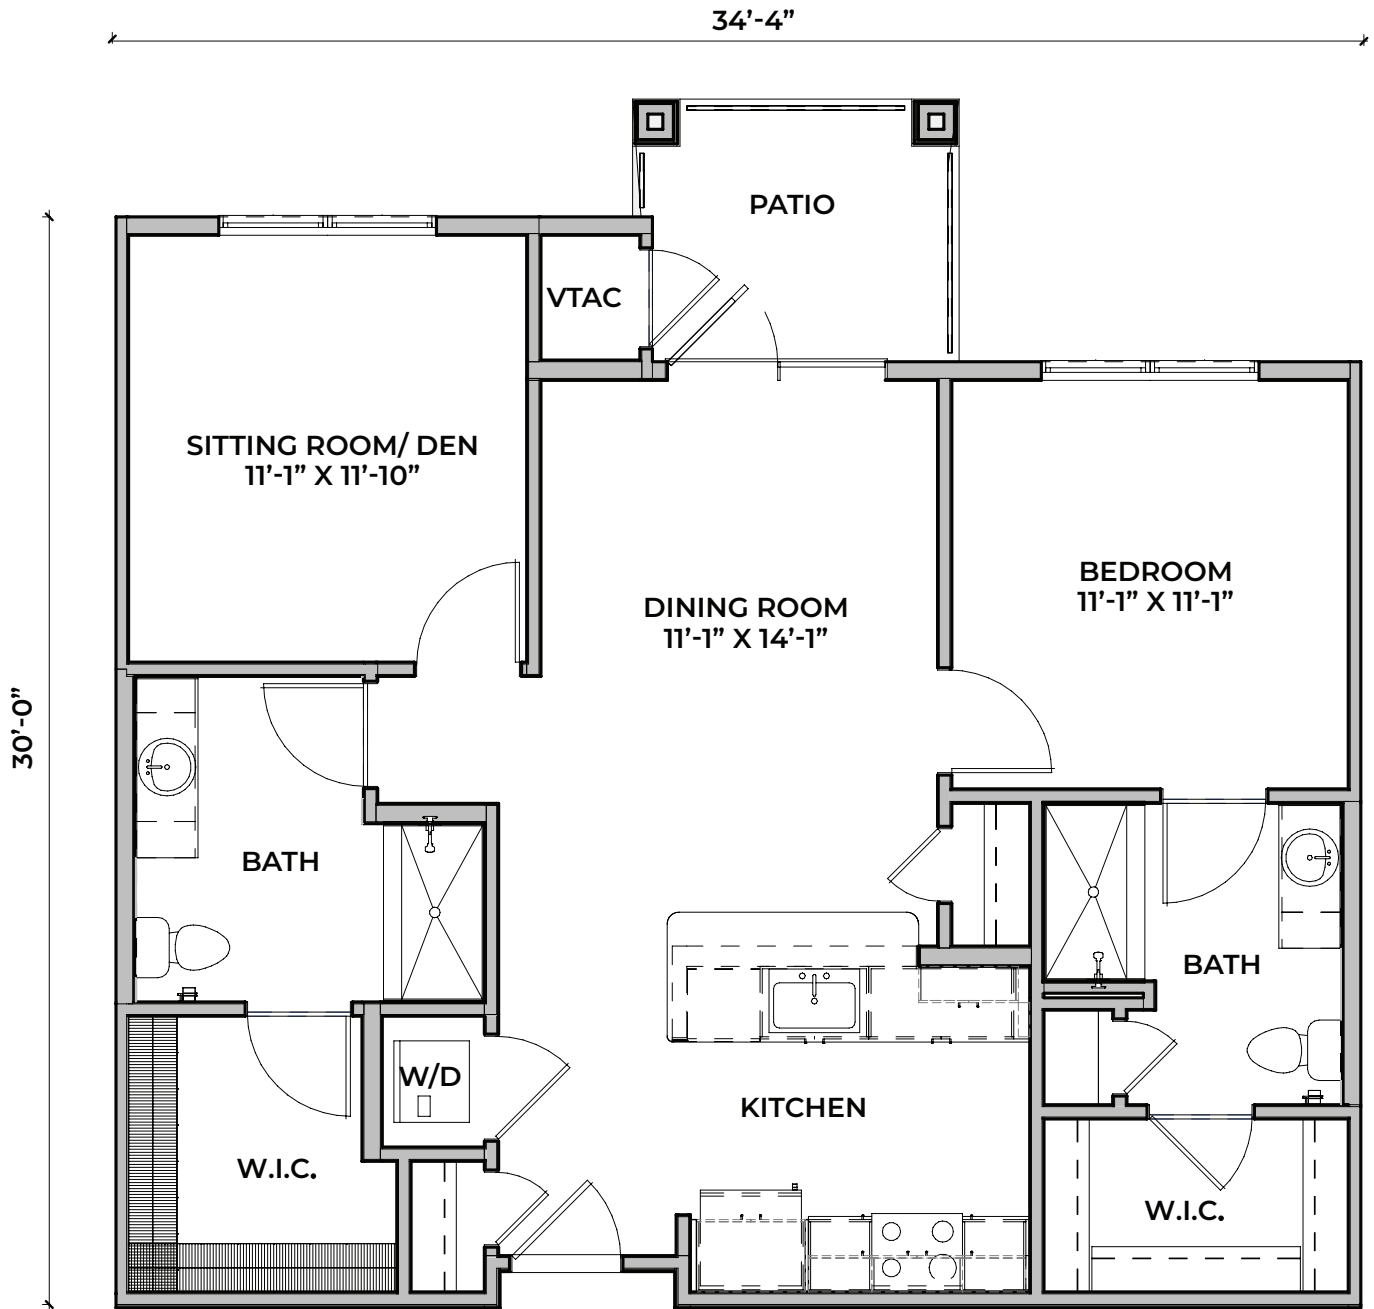

INDEPENDENT LIVING | Day Lily | 2 bed/2 bath | 947 Sq. Ft.

(Option 2)

(Option 3)

INDEPENDENT LIVING | **Poppy** | 1 bed/1 bath | 629 Sq. Ft.

INDEPENDENT LIVING | Geranium | 2 bed/2 bath | 1098 Sq. Ft.