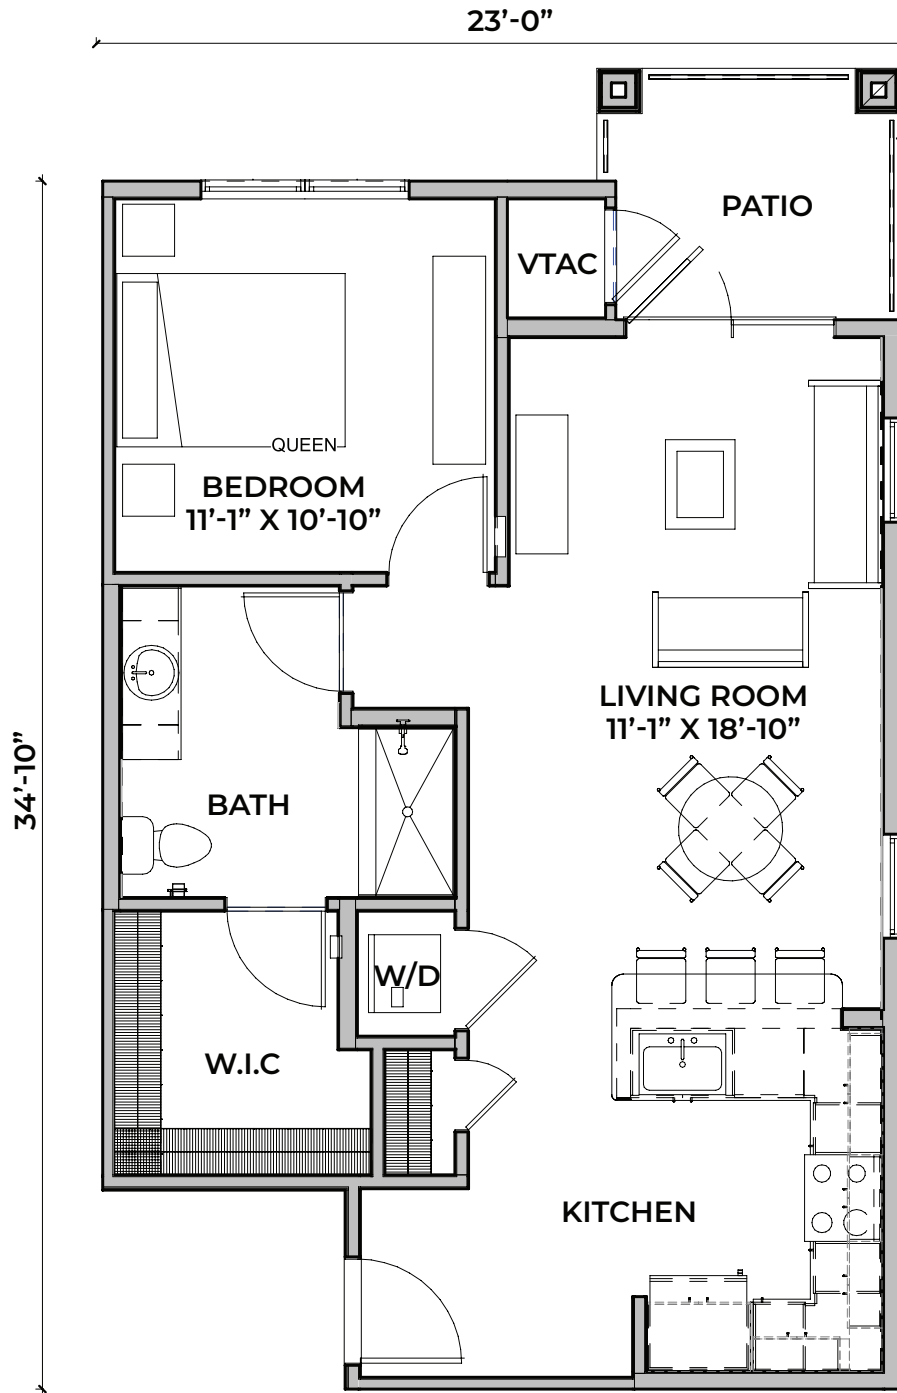

INDEPENDENT LIVING | Day Lily | 2 bed/2 bath | 947 Sq. Ft.

(Option 2)

(Option 3)

INDEPENDENT LIVING | Geranium | 2 bed/2 bath | 1098 Sq. Ft.