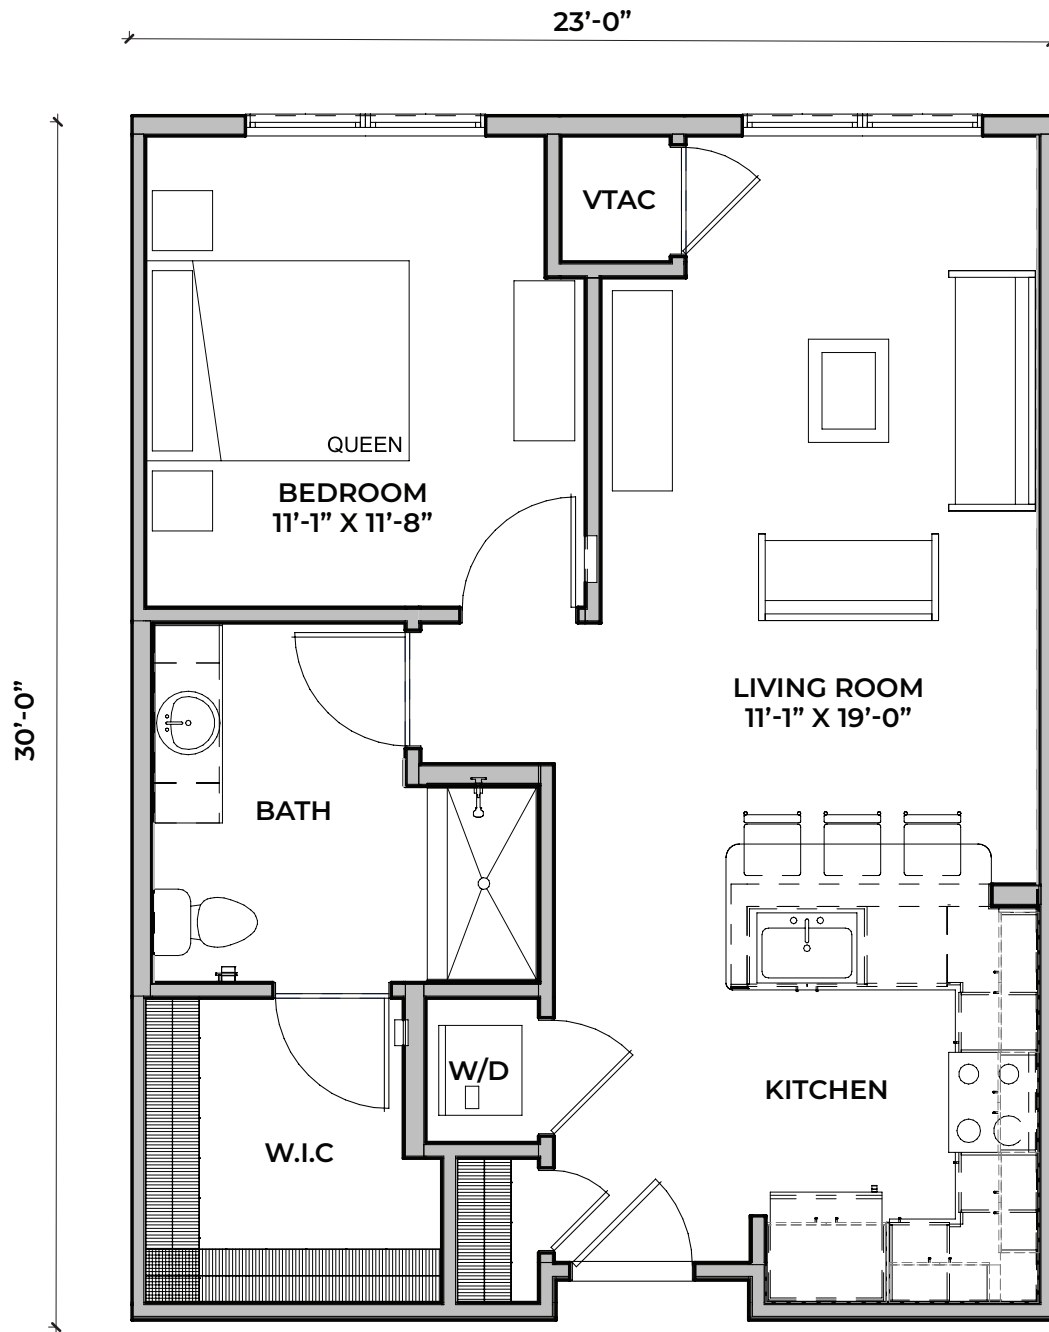

INDEPENDENT LIVING | Day Lily | 2 bed/2 bath | 947 Sq. Ft.

(Option 2)

(Option 3)

INDEPENDENT LIVING | Geranium | 2 bed/2 bath | 1098 Sq. Ft.