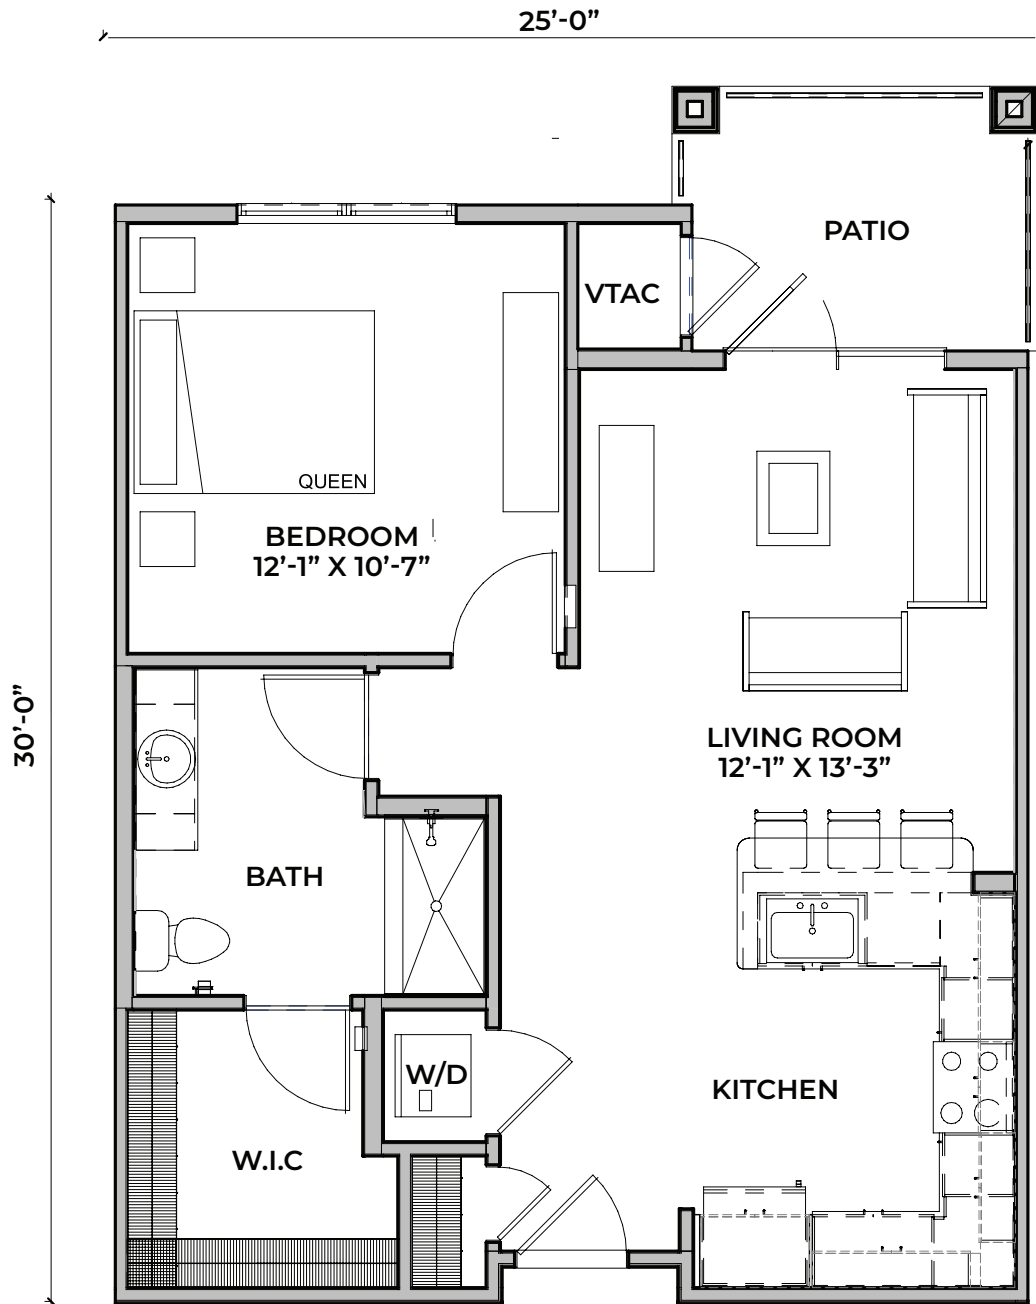

INDEPENDENT LIVING | Day Lily | 2 bed/2 bath | 947 Sq. Ft.

(Option 2)

(Option 3)

INDEPENDENT LIVING | **Poppy** | 1 bed/1 bath | 629 Sq. Ft.

INDEPENDENT LIVING | Geranium | 2 bed/2 bath | 1098 Sq. Ft.