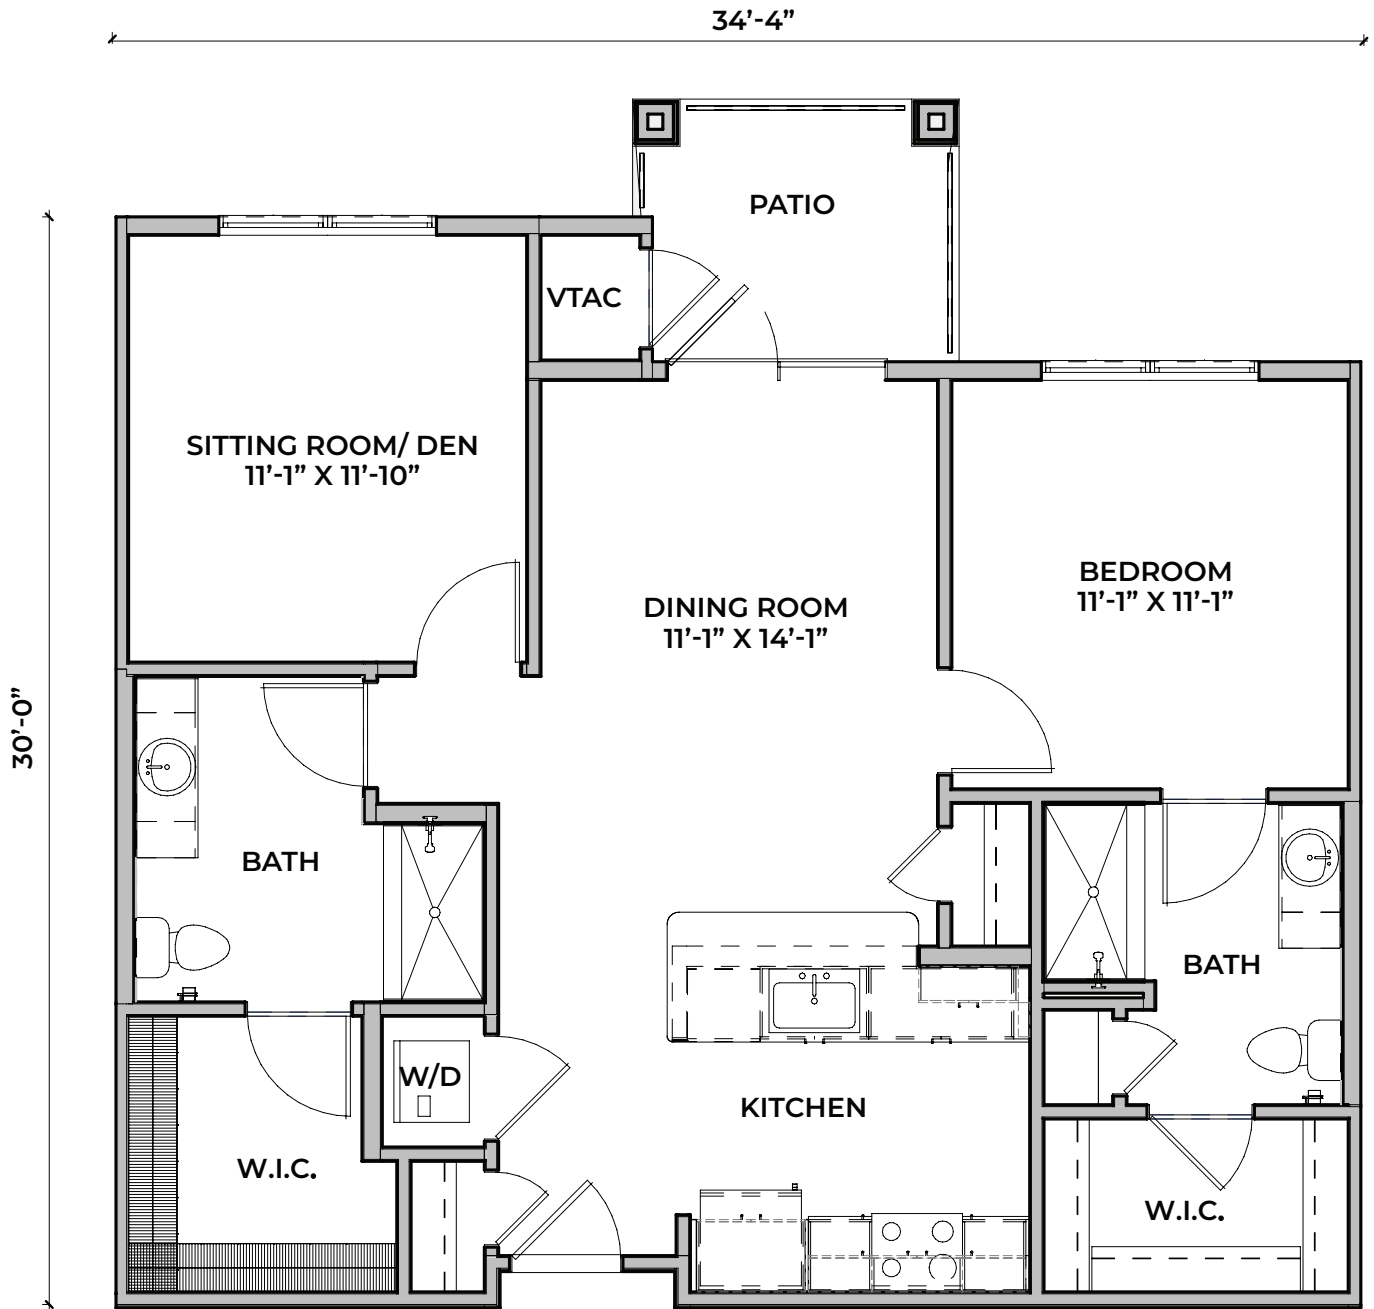

INDEPENDENT LIVING | Day Lily | 2 bed/2 bath | 947 Sq. Ft.

(Option 2)

(Option 3)

INDEPENDENT LIVING | Geranium | 2 bed/2 bath | 1098 Sq. Ft.