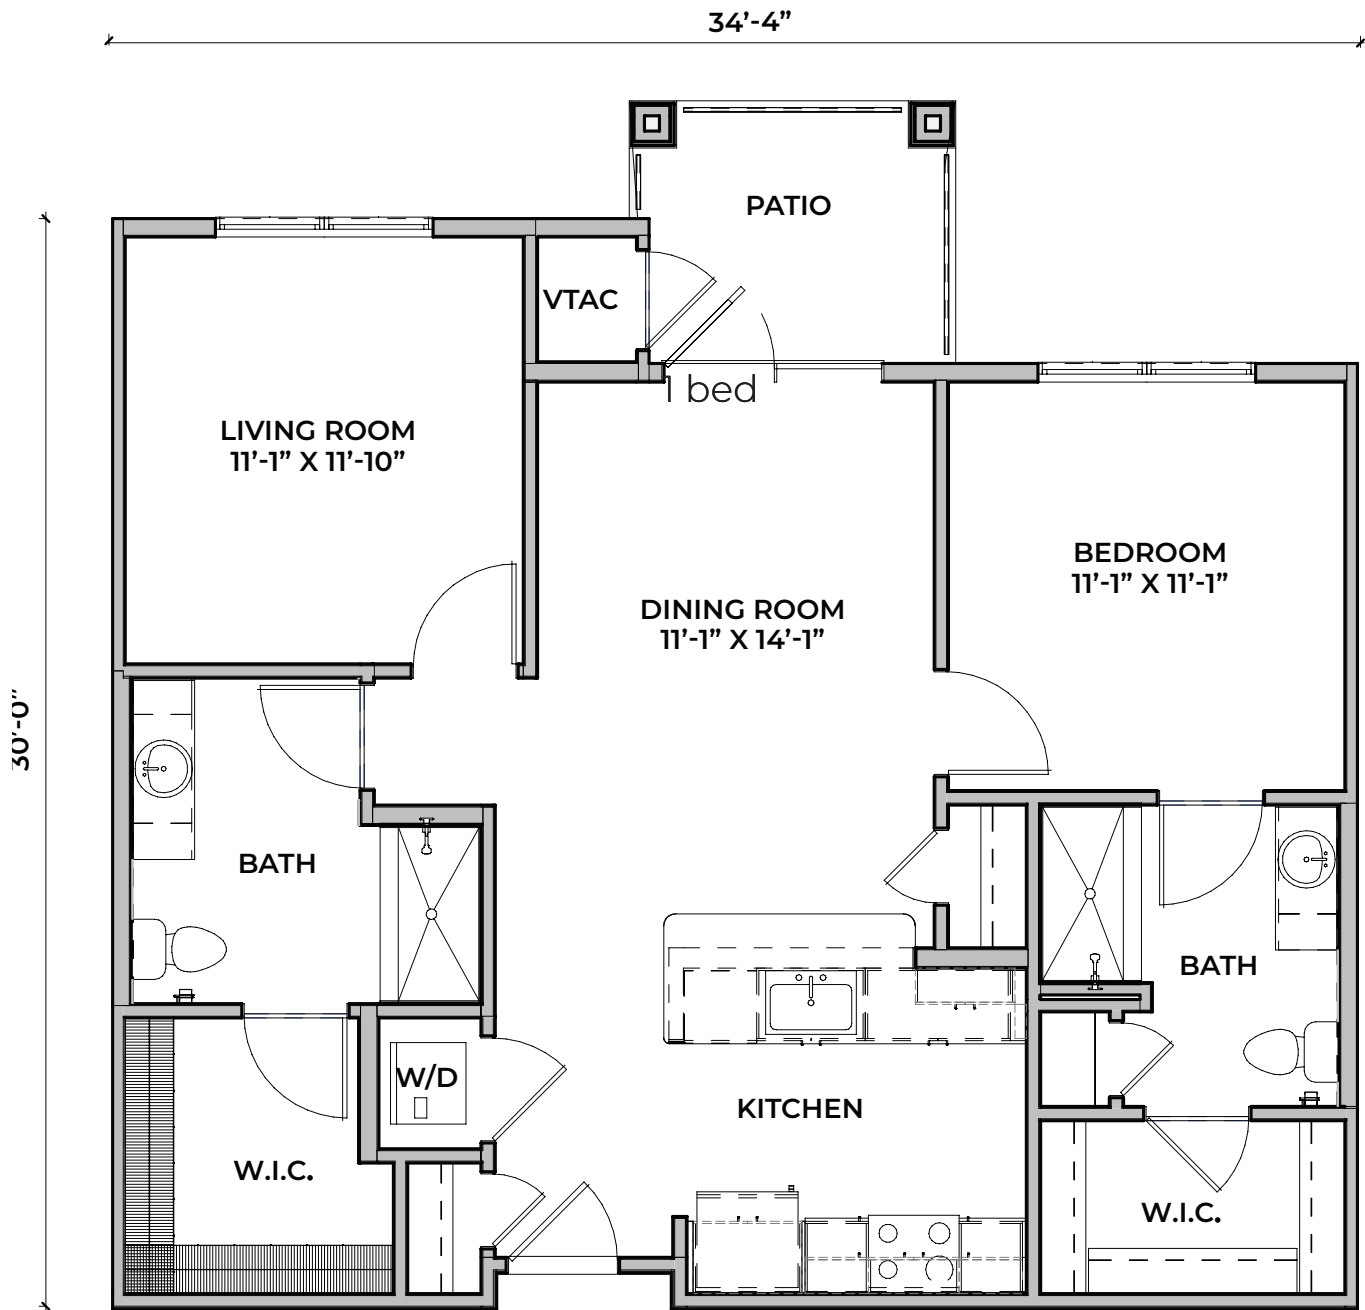

INDEPENDENT LIVING | Day Lily | 2 bed/2 bath | 947 Sq. Ft.

(Option 2)

(Option 3)

INDEPENDENT LIVING | Geranium | 2 bed/2 bath | 1098 Sq. Ft.