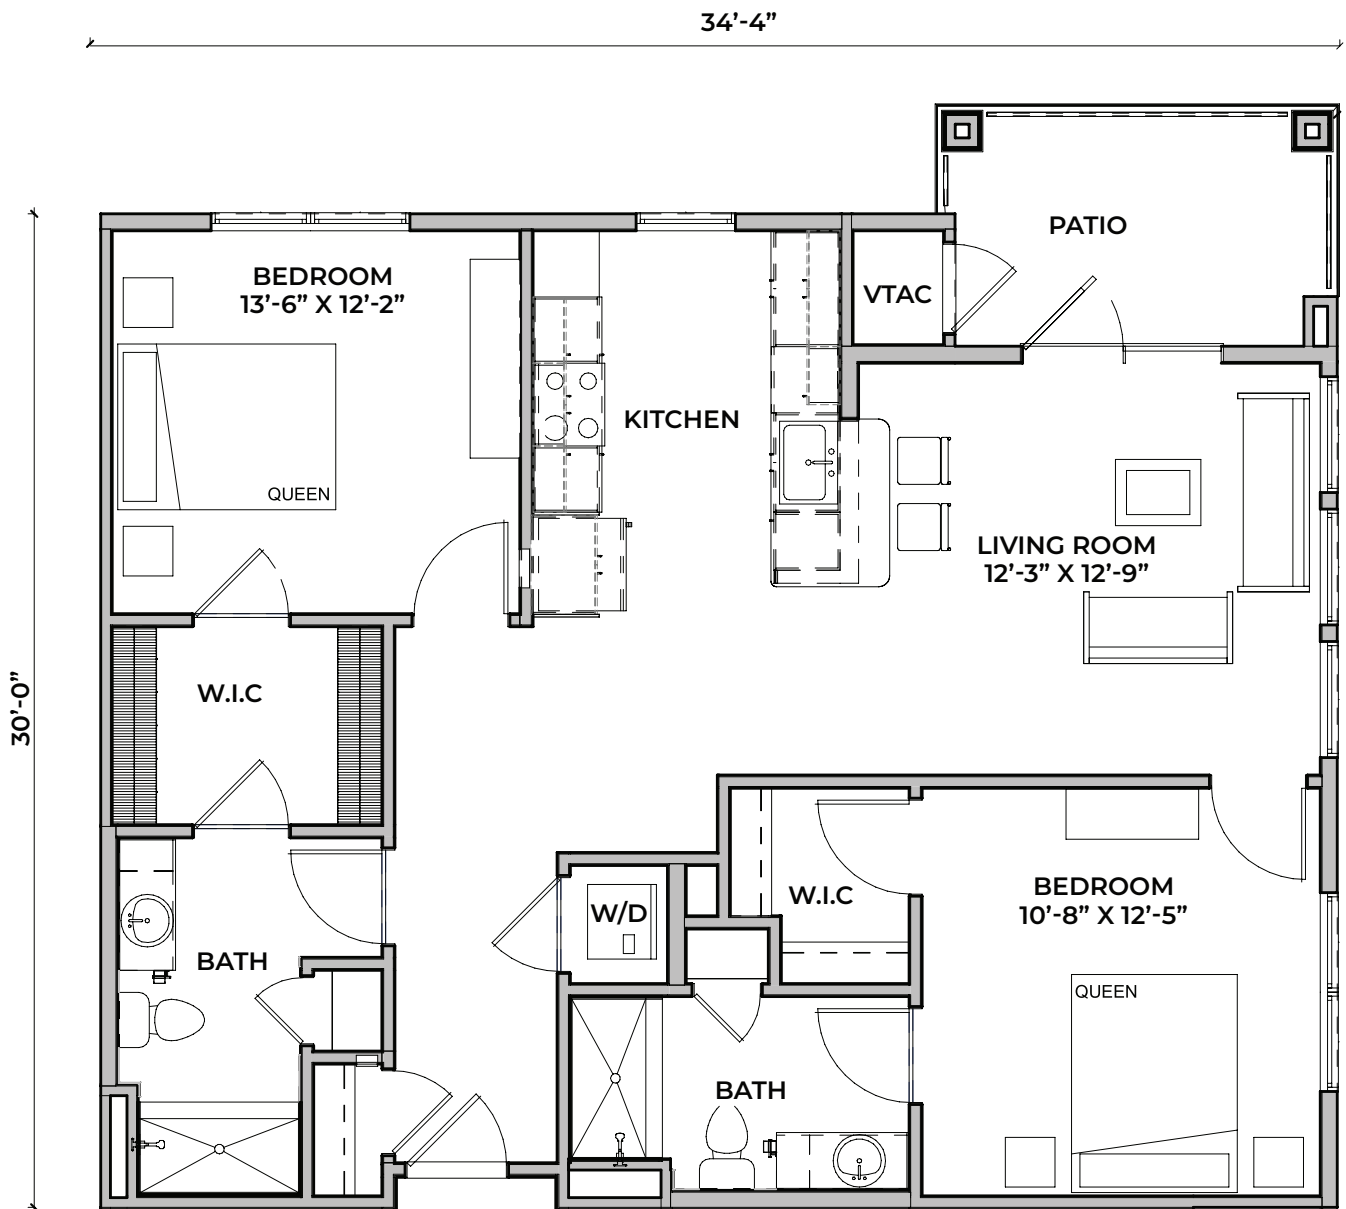

INDEPENDENT LIVING | Day Lily | 2 bed/2 bath | 947 Sq. Ft.

(Option 2)

(Option 3)

INDEPENDENT LIVING | Geranium | 2 bed/2 bath | 1098 Sq. Ft.