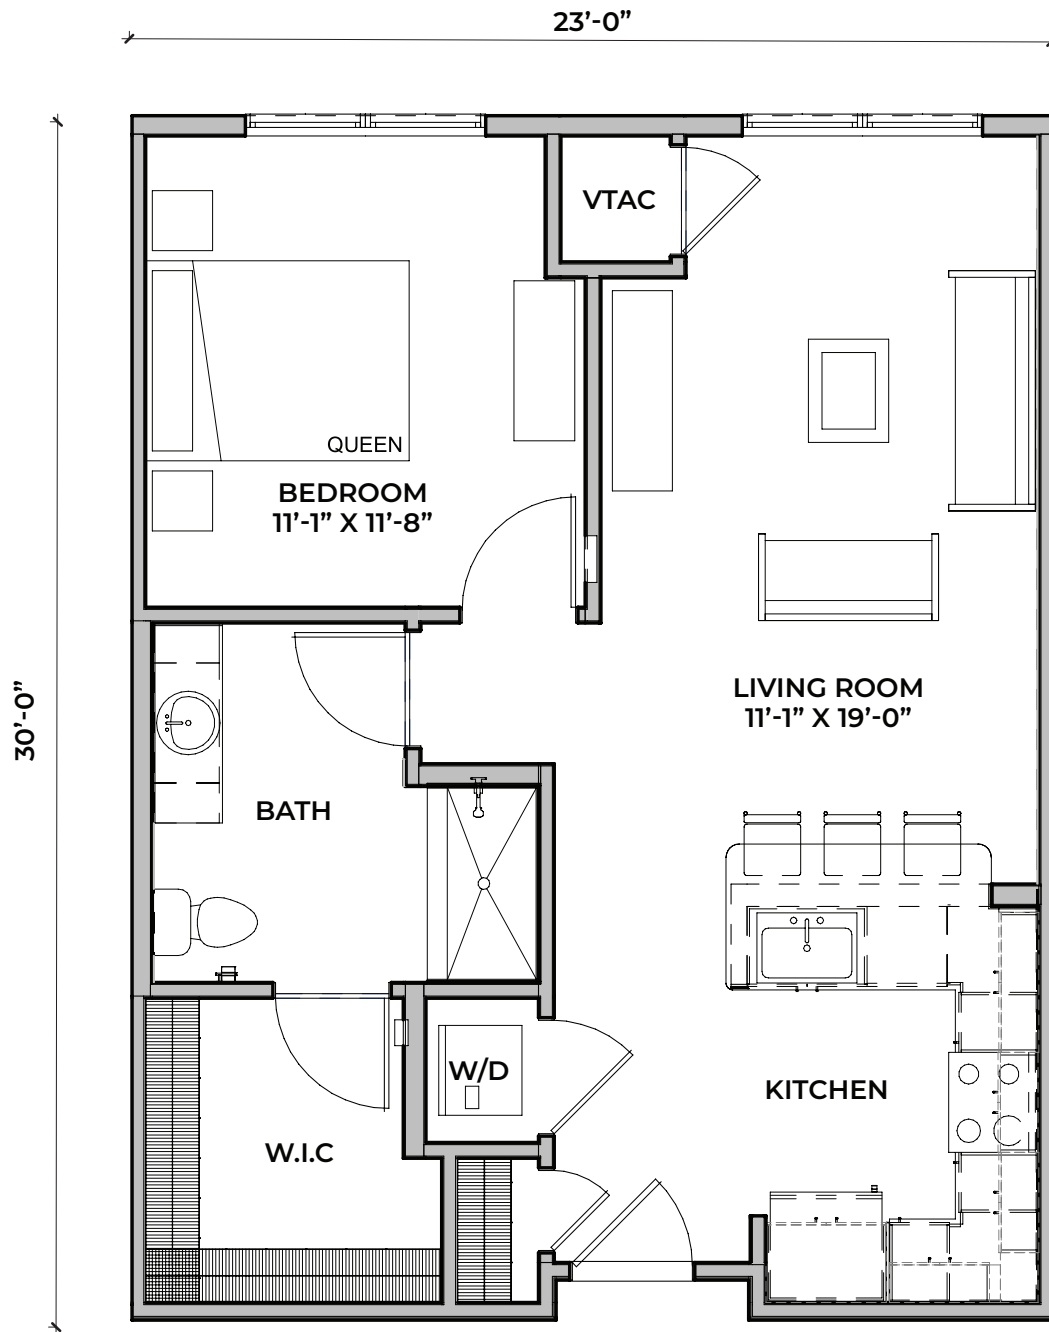

INDEPENDENT LIVING | Day Lily | 2 bed/2 bath | 947 Sq. Ft.

(Option 2)

(Option 3)

INDEPENDENT LIVING | **Poppy** | 1 bed/1 bath | 629 Sq. Ft.

INDEPENDENT LIVING | Geranium | 2 bed/2 bath | 1098 Sq. Ft.