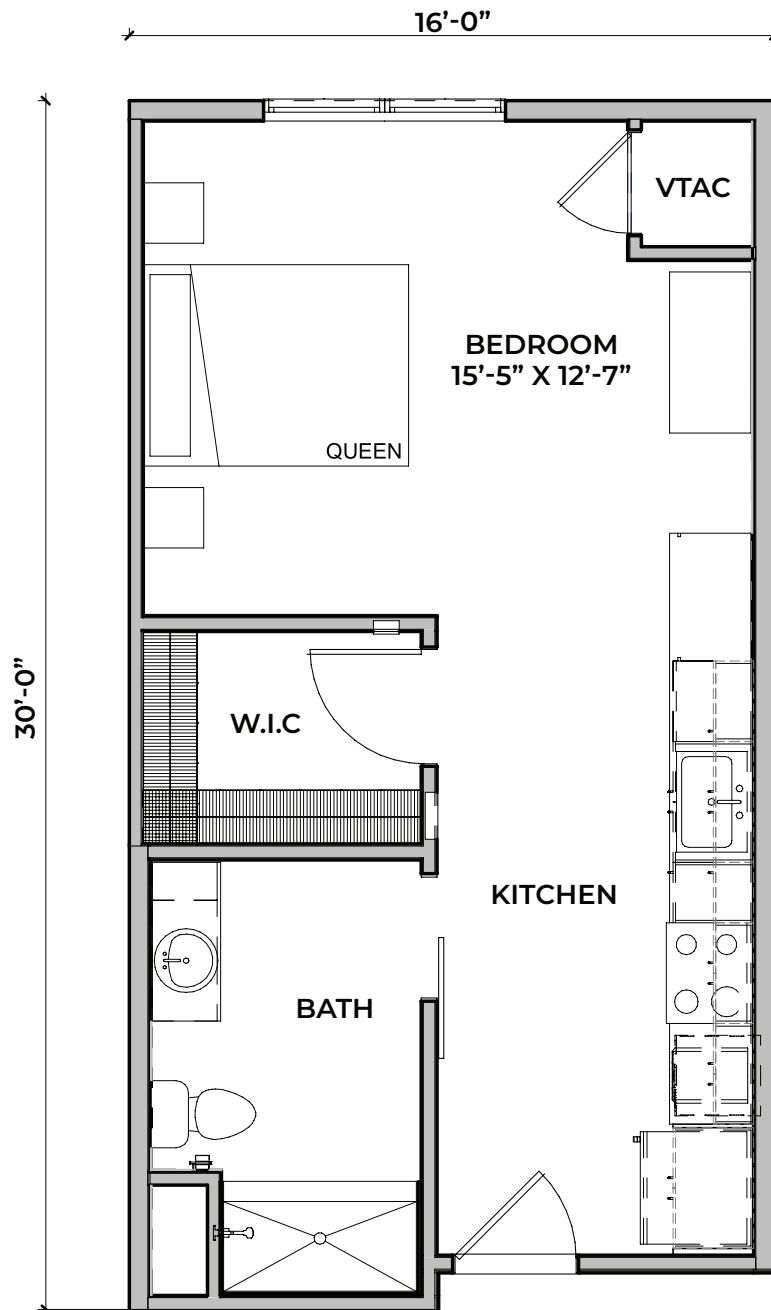

INDEPENDENT LIVING | Day Lily | 2 bed/2 bath | 947 Sq. Ft.

(Option 2)

(Option 3)

INDEPENDENT LIVING | Geranium | 2 bed/2 bath | 1098 Sq. Ft.